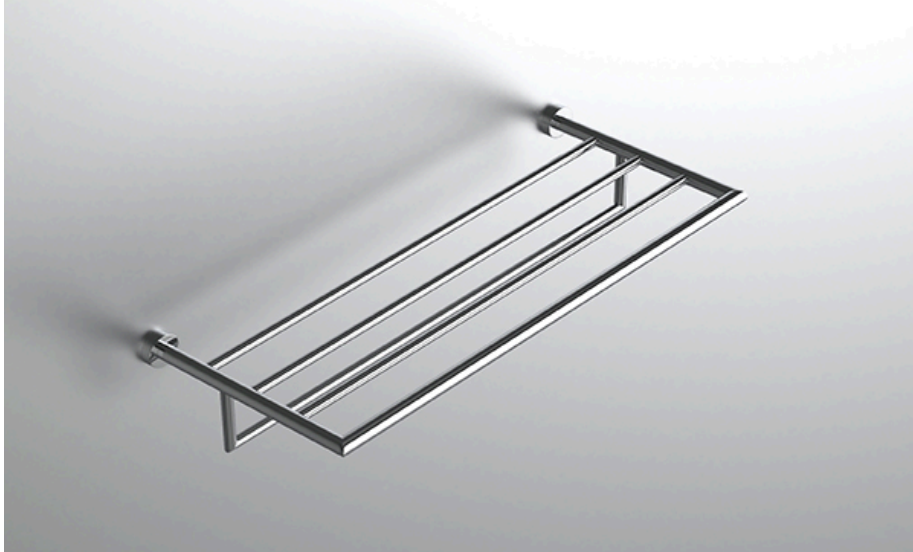

### FEATURES

- Premium 304 Grade Stainless Steel
- Solid Mount Construction
- Concealed Installation Hardware
- State of the art wall anchors included for installation on Dry wall or Tile

#### TOWEL RACK WITH BAR

Model	Product	Finishes Available
FMD-TRKB24	Towel Rack With Bar	Multiple finishes available. Over 23 finishes to choose from.

FINISHES			
	Polished (-P)	Antique Copper (-ACOP)	Polished Gold (-PGLD)
	Brushed (-B)	Polished Brass (-PBRS)	Brushed Copper (-BCOP)
	Brushed Gold (-BGLD)	Matte White (-WHT)	Brushed Rose Gold (-BRGD)
	Matte Black (-BLK)	Brushed Modern Bronze (-BMBRZ)	Brushed Black (-BRBLK)
	Oil Rubbed Bronze (-ORB)	Glossy White (-GWHT)	Polished Black (-PBLK)
	Brushed Brass (-BBRS)	Polished Rose Gold (-PRGD)	Antique Nickel (-ANKL)
	Brushed Bronze (-BBRZ)	Unlacquered Brass (-UBRS)	Black Nickel (-NKBL)
	Antique Brass (-ABRS)	Polished Nickel (-PNKL)	